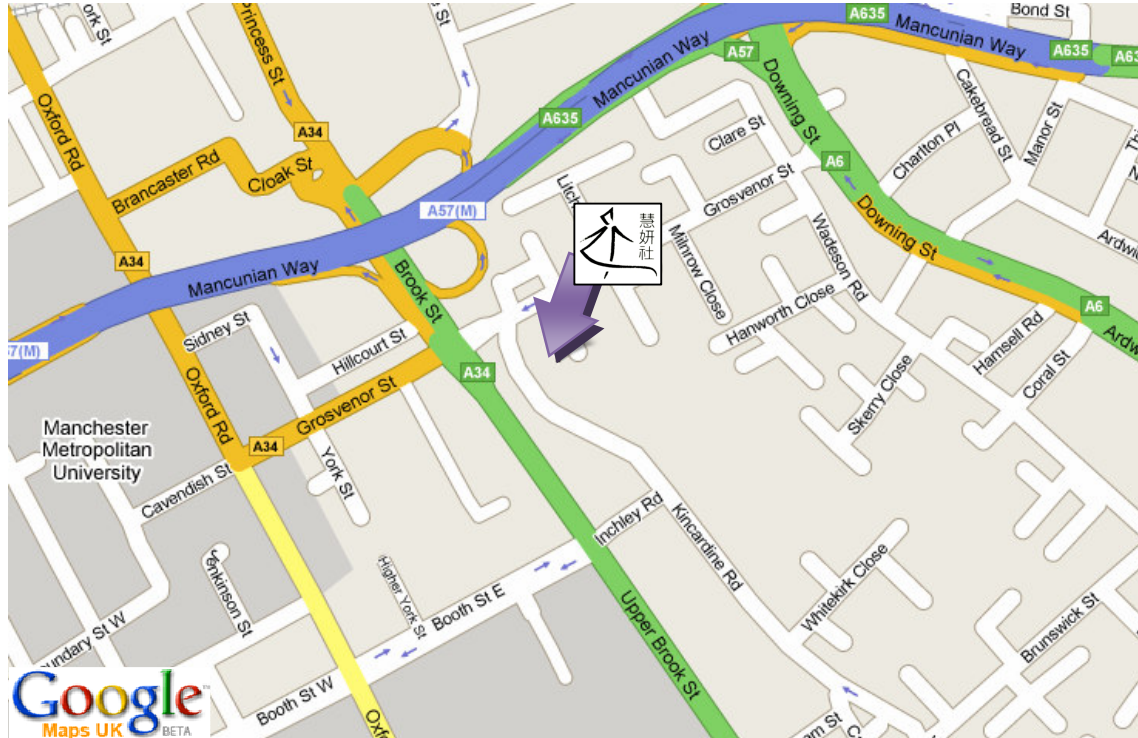

## Driving

Limited parking spaces are available on site, both at the front and rear of the premises. Grosvenor Street is one way traffic from Downing Street to Upper Brook Street and provides access to both car parks (rear entry via Justin Close, front entry via Kincardine Road)

## Public Transport (Bus)

Board the number 50 bus at Spring Gardens (provided by Stagecoach) and alight at Upper Brook Street / Grosvenor Street

## Public Transport (Train)

Nearest train station is Manchester Piccadilly. Alight there and board the number 1 shuttle bus\*. Alight the Shuttlebus at Mosley Street / Charlotte Street. Turn left down Mosley Street, and then turn left into Princess Street. Board the number 50 bus at Princess Street / Art Gallery (stop SE)

## Public Transport (Metrolink)

Alight at Mosley Street and board the number 50 bus at Princess Street / Art Gallery (stop SE)

\* Shuttle buses are free of charge and run every 5 – 10 minutes

\*\* Mosley Street is a southbound station only. Nearest other station is St Peter's Square or Piccadilly Gardens