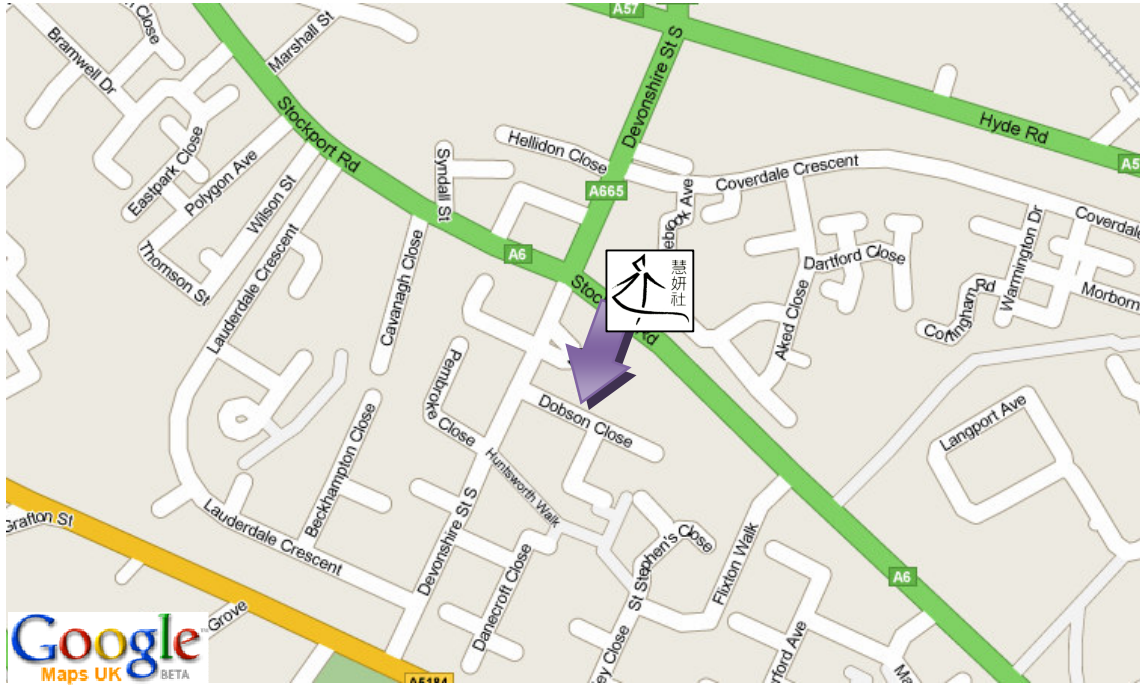

Driving

Limited car park space is available on site, in front of St Luke's Church.

Public Transport (Bus)

Board the number 192 bus at Piccadilly / Paton Street (Stop EP) and alight at Stockport Road / Ardwick Post Office.

Public Transport (Train)

Nearest train station is Manchester Piccadilly. Alight there and follow the road towards Piccadilly Gardens. Stop opposite Tesco Express and One Portland Street building. Board the number 192 bus at Piccadilly / Paton Street (stop EP).

Public Transport (Metrolink)

Alight at Piccadilly Gardens. Walk northbound across Piccadilly Gardens to One Portland Street building. Board the 192 bus at Piccadilly / Paton Street (Stop EP), opposite Tesco Express and One Portland Street building.

Alternatively, alight the Metrolink at Piccadilly and follow instructions stated in Public Transport (Train). Piccadilly / Paton Street (Stop EP) is approximately equidistant between the two Metrolink stations.