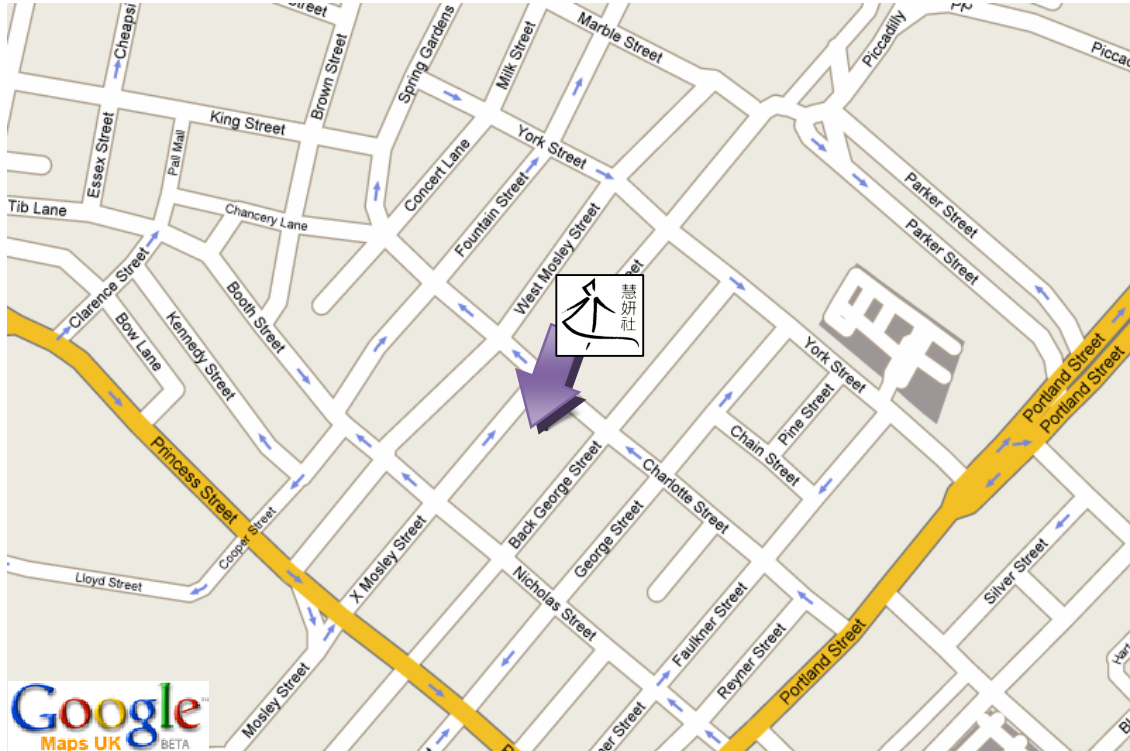

## Driving

Parking spaces are available near the centre, and all use parking meters. A loading bay is located next to our building.

NCP Parking is available in the middle of China Town, in the central square – 250 yards walking distance from Wai Yin.

## Public Transport (Bus)

Alight at Piccadilly interchange, then follow the tram lines towards Central Library (Mosley Street). Wai Yin is on the left hand side.

Metrolink access is available at Deansgate\*\*, Victoria and Piccadilly train stations.

\*\* Via GMex station